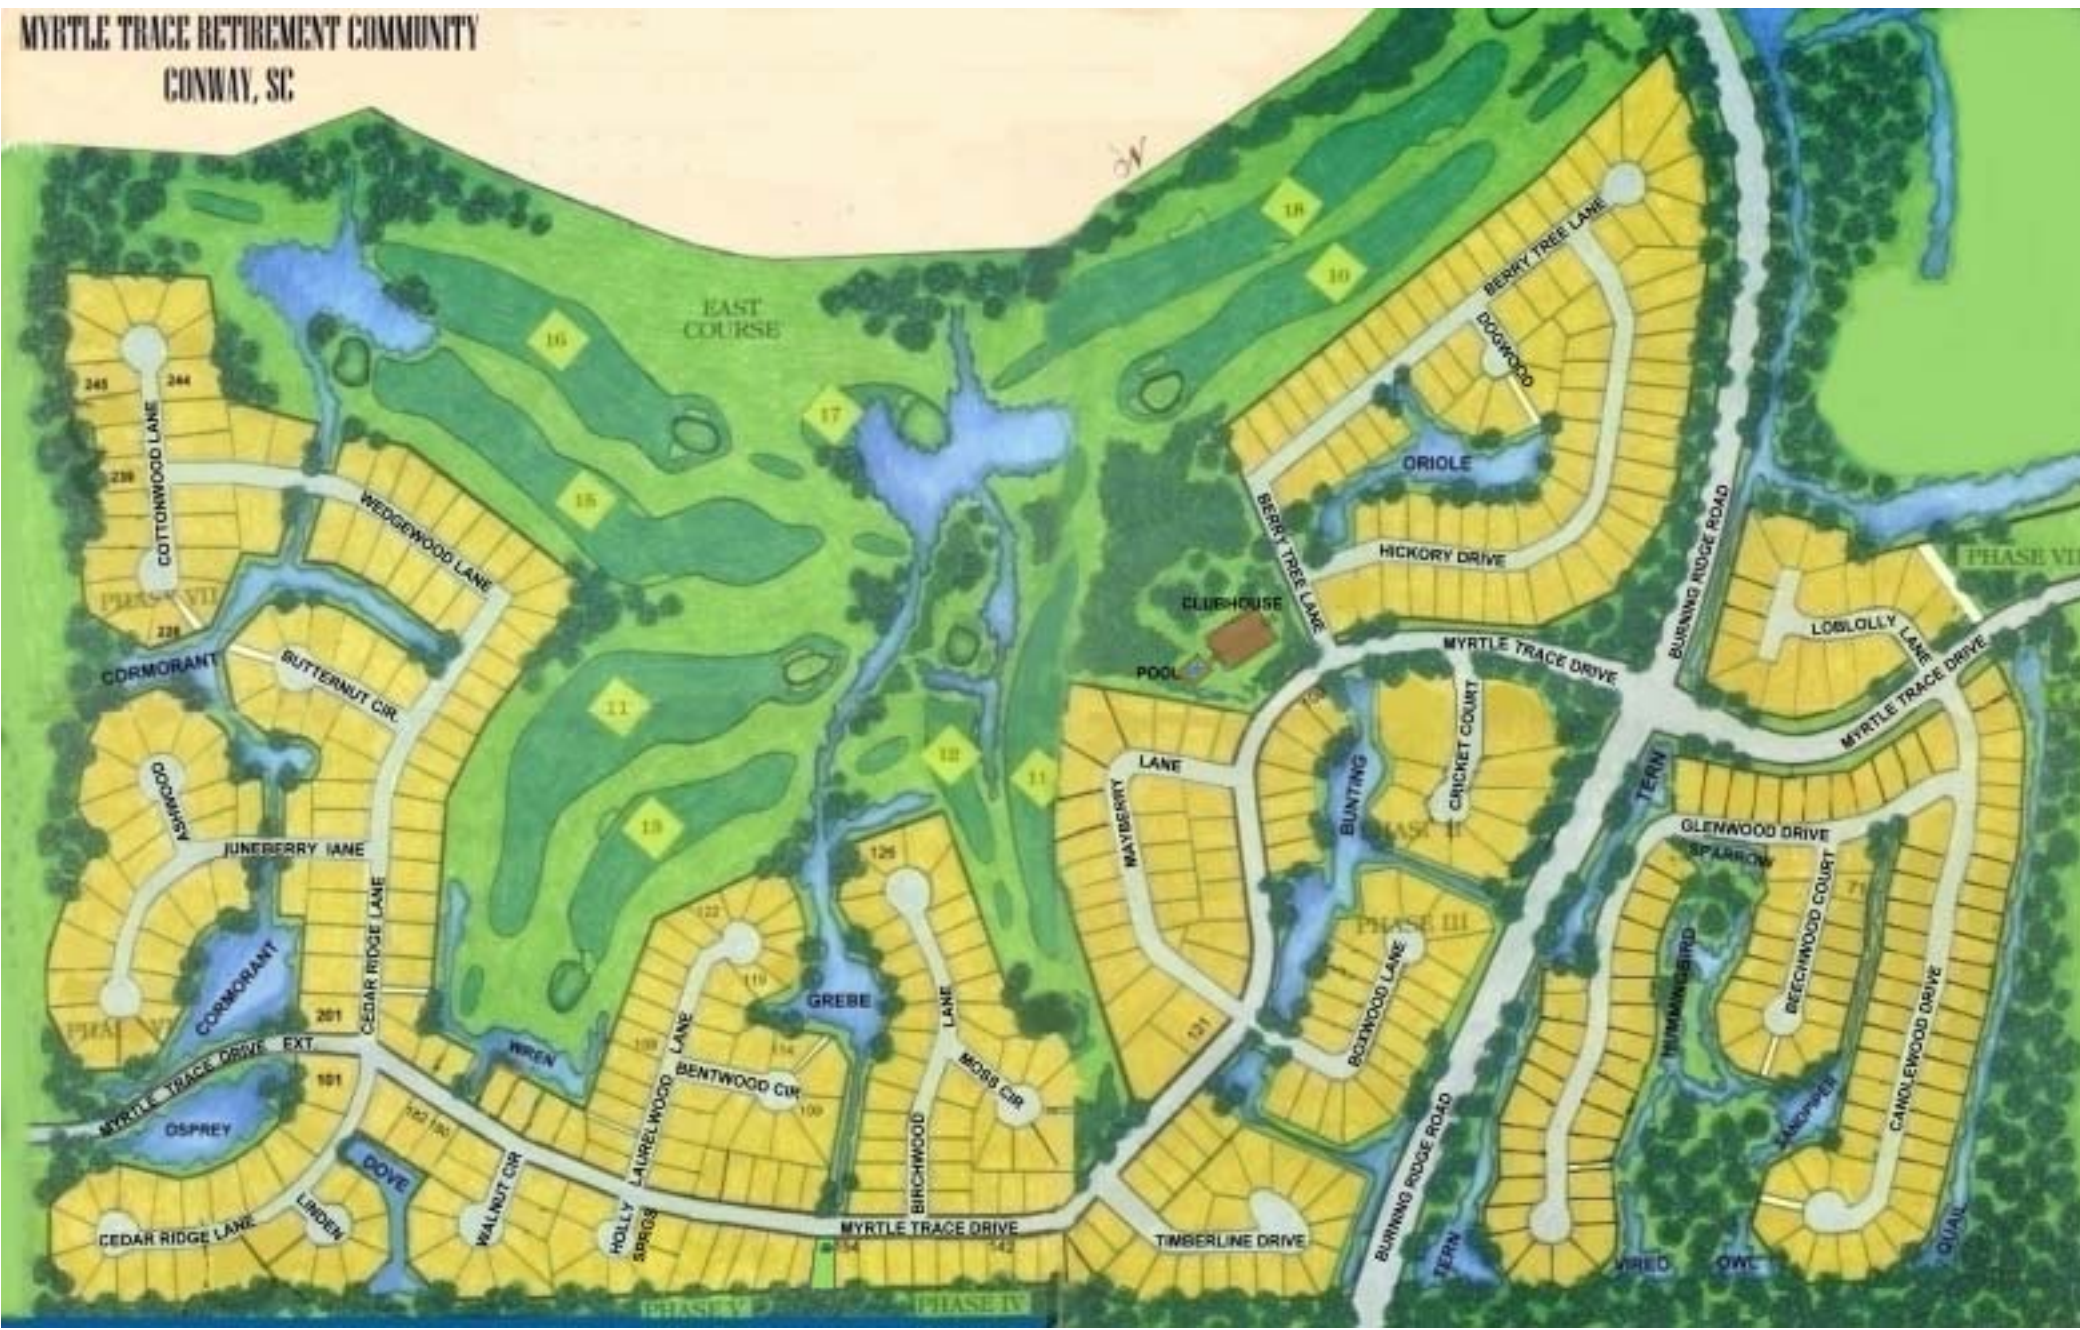

MYRTLE TRACE RETIREMENT COMMUNITY
CONWAY, SC

24

EAST COURSE

245
244
238
238

COTTONWOOD LANE

WEDGEWOOD LANE

PHASE VII

CORMORANT

WALNUT CIR

HOLLY SPRINGS

LAUREL WOOD LANE

BENTWOOD CIR

MOSS CIR

GREBE

BIRCHWOOD LANE

MYRTLE TRACE DRIVE

TIMBERLINE DRIVE

CLUBHOUSE

POOL

MAYBERRY LANE

ROCKWOOD LANE

BURNING RIDGE ROAD

TERN

BERRY TREE LAKE